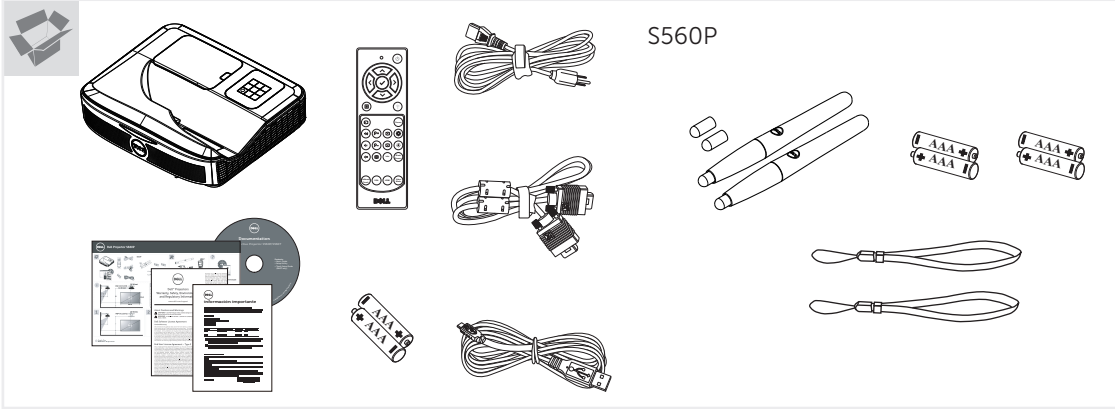

Dell Interactive Projector S560P

S1	S2	S3	H1	L1	L2
81.0 [2057]	39.7 [1009]	70.6 [1793]	47.2 [1200]	7.9 [200]	14.7 [374]
85.0 [2159]	41.7 [1059]	74.1 [1882]	49.6 [1260]	8.7 [222]	15.6 [396]
89.1 [2263]	43.7 [1110]	77.7 [1973]	52.0 [1322]	9.6 [245]	16.5 [419]
90.0 [2286]	44.1 [1121]	78.4 [1992]	52.6 [1335]	9.8 [250]	16.7 [424]
95.0 [2413]	46.6 [1183]	82.8 [2103]	55.5 [1411]	10.9 [278]	17.8 [452]
100.0 [2540]	49.0 [1245]	87.2 [2214]	58.5 [1486]	12 [306]	18.9 [480]