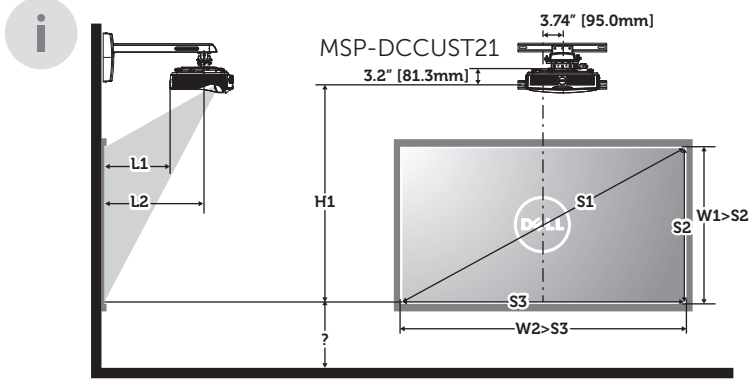

Dell Interactive Projector S560P

S1	S2	S3	H1	L1	L2
81.0 [2057]	39.7 [1009]	70.6 [1793]	47.2 [1200]	7.9 [200]	14.7 [374]
85.0 [2159]	41.7 [1059]	74.1 [1882]	49.6 [1260]	8.7 [222]	15.6 [396]
89.1 [2263]	43.7 [1110]	77.7 [1973]	52.0 [1322]	9.6 [245]	16.5 [419]
90.0 [2286]	44.1 [1121]	78.4 [1992]	52.6 [1335]	9.8 [250]	16.7 [424]
95.0 [2413]	46.6 [1183]	82.8 [2103]	55.5 [1411]	10.9 [278]	17.8 [452]
100.0 [2540]	49.0 [1245]	87.2 [2214]	58.5 [1486]	12 [306]	18.9 [480]

* inch [mm]